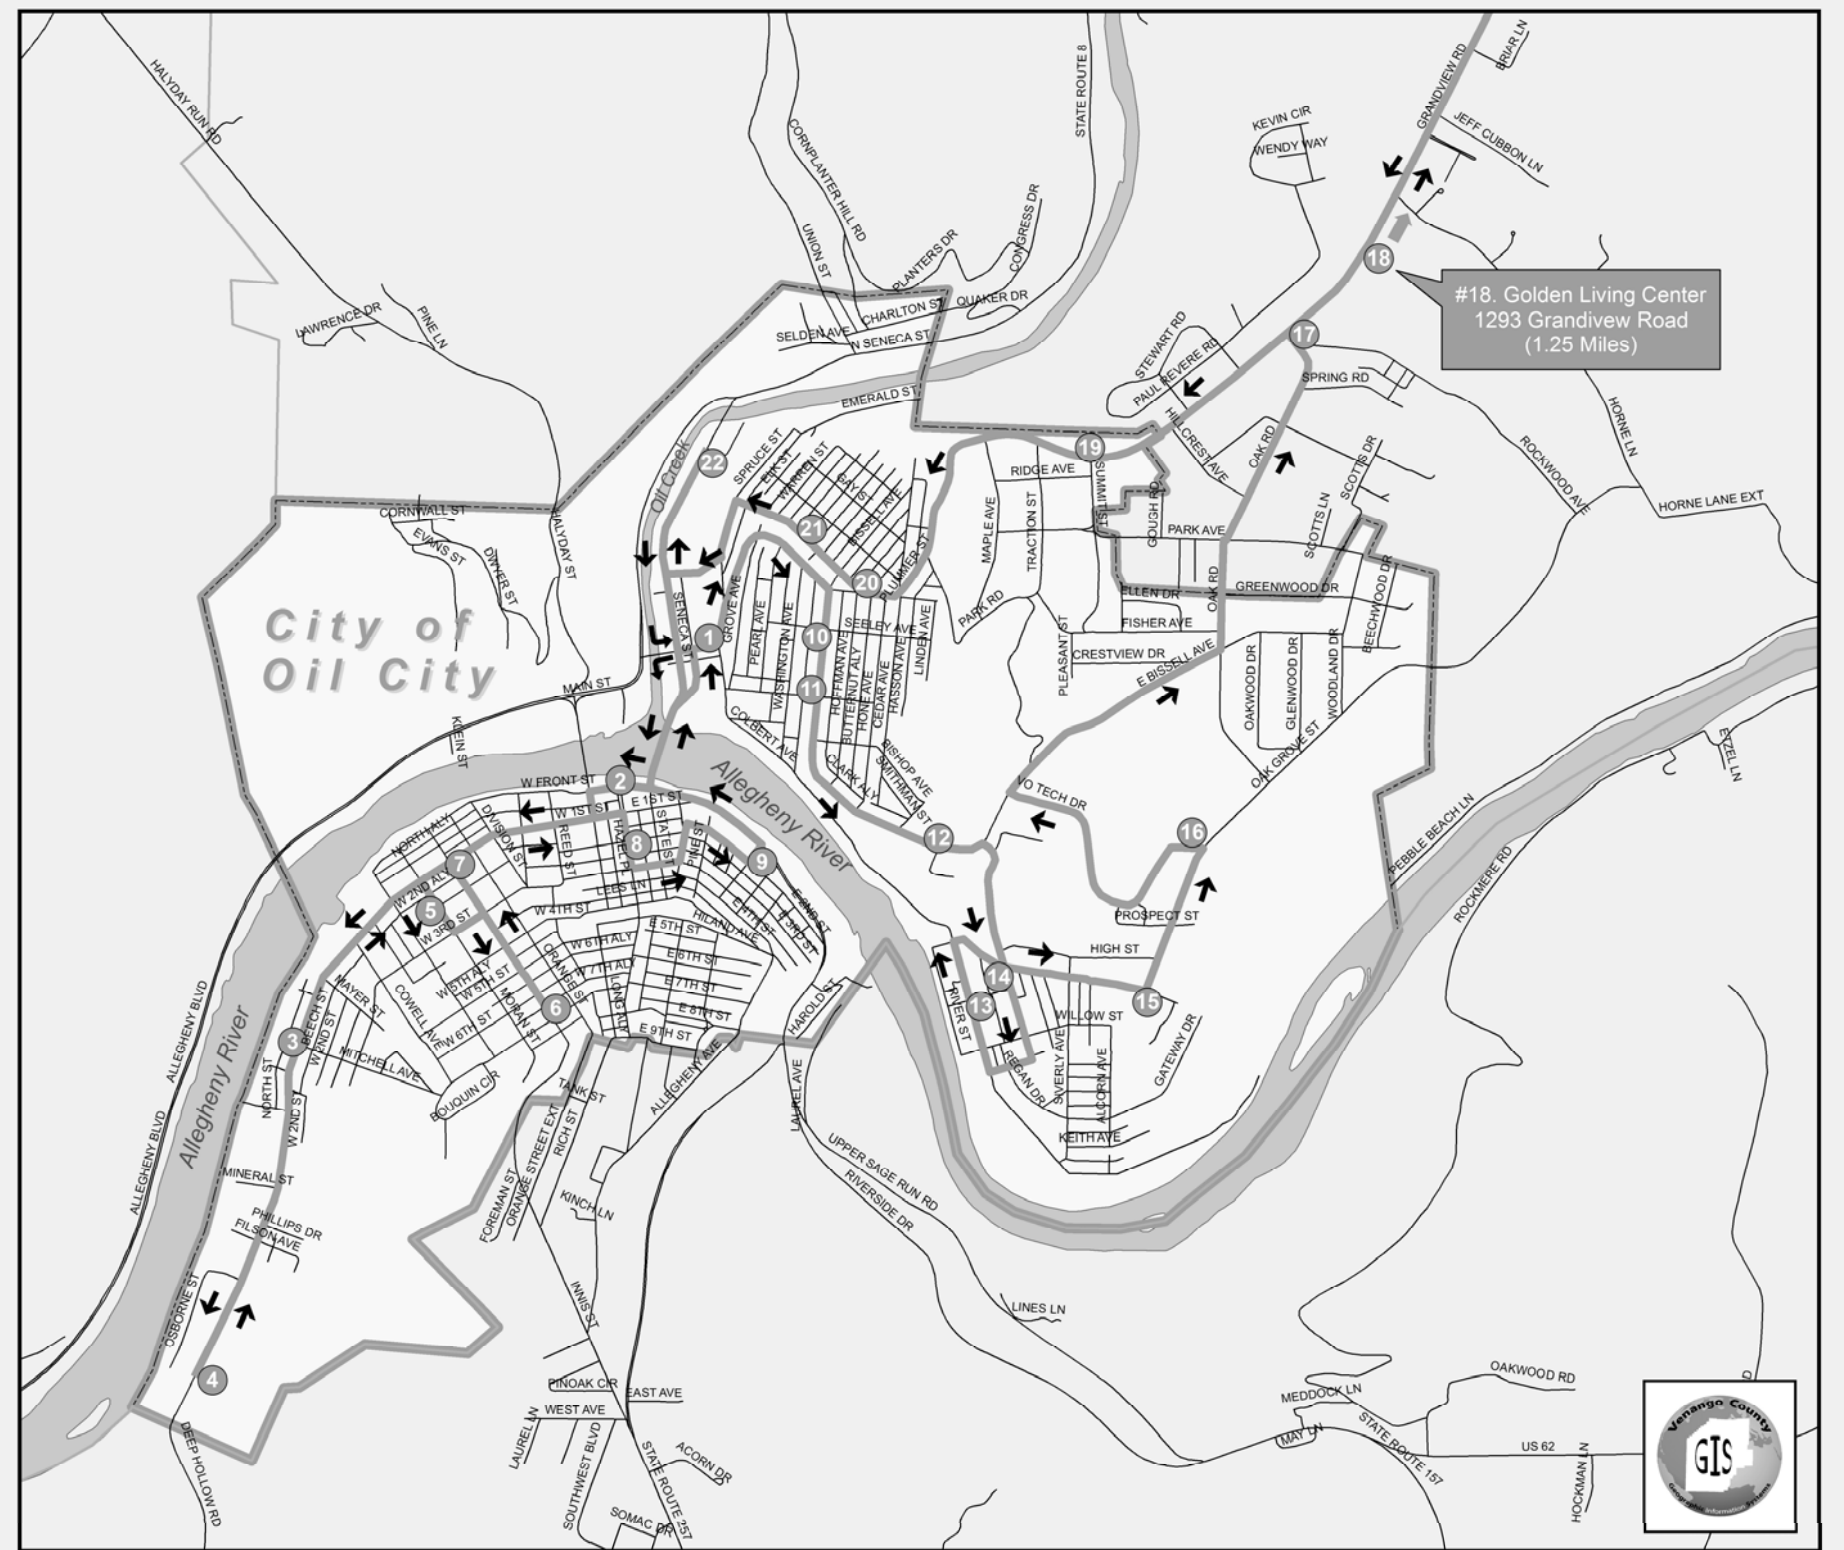

GoBus Rules Continued...

14. No pets are allowed on the bus, except:
  - A. Animals certified to assist persons with disabilities; or
  - B. Small animals being transported for veterinarian appointments.
15. The established policy for carry-on items such as groceries or other merchandise is : All bags must be carried on in one trip. Bags can be held on your lap and /or placed on the floor directly in front of you. No bags can be placed on other seats or in the aisle.
16. The wheelchair lift is for loading and unloading passengers only. The lift cannot be used to load groceries or any other types of packages and/or merchandise. **NO Exceptions.**
17. The manual lifting mechanism for the wheelchair is designed for emergencies only. The lift can only be used to assist a passenger **off** the bus.
18. Children must be kept under control at all times.
19. **The Venango County Transportation Office may suspend the riding privileges of persons violating these rules. The length of any suspension of privileges will be at the discretion of the Venango County Transportation Office.**