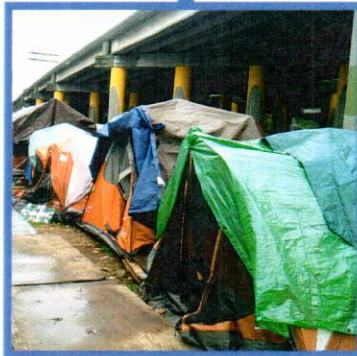

ARE YOU OR SOMEONE YOU KNOW **HOMELESS?**

- Living and Sleeping Outside
- Sleeping in a Place Not Meant for Habitation
- Staying in a Shelter
- Fleeing Domestic Violence

LET US HELP!

The Western Continuum of Care's Coordinated Entry System will help assist you with your shelter search and with connections to Housing Providers. For further information contact your local Coordinated Entry Team TODAY:

GENERAL ASSESSMENT CENTER

Venango County Human Services

1 Dale Avenue,
Franklin PA 16323

814-432-9216

EMERGENCY SERVICES REFERRAL LINE

**After - Hours Call
2-1-1**

**Translation Services Available Through
LanguageLine Solutions**