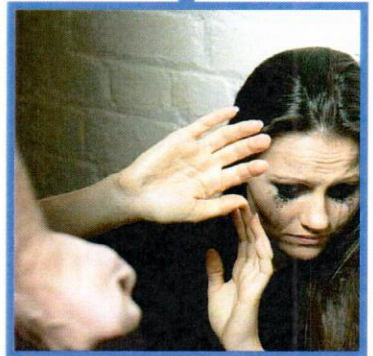

ARE YOU OR SOMEONE YOU KNOW **HOMELESS?**

- Living and Sleeping Outside
- Sleeping in a Place Not Meant for Habitation
- Staying in a Shelter
- Fleeing Domestic Violence

LET US HELP!

The Western Continuum of Care's Coordinated Entry System will help assist you with your shelter search and with connections to Housing Providers. For further information contact your local Coordinated Entry Team TODAY:

GENERAL ASSESSMENT CENTER

Venango County Human Services

1 Dale Avenue,
Franklin PA 16323

814-432-9216

EMERGENCY SERVICES REFERRAL LINE

**After - Hours Call
2-1-1**

**Translation Services Available Through
LanguageLine Solutions**