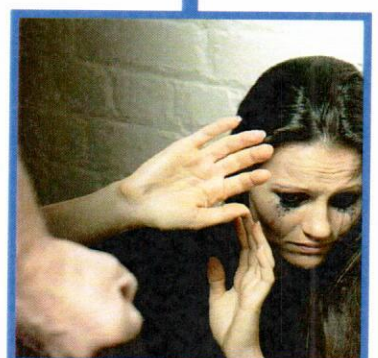

¿USTED O ALGUIEN QUE CONOCE **SIN HOGAR?**

- Vivir y Dormir Afuera
- Dormir en un Lugar No Destinado a la Habitación
- Permanecer temporalmente en un refugio
- Huyendo de la Violencia Doméstica

¡DÉJANOS AYUDARTE!

El Sistema de Entrada Coordinado de Western Continuum of Care le ayudará a ayudarlo con su búsqueda de refugio y con conexiones a Proveedores de Vivienda. Para más información, comuníquese con su Equipo de Entrada Coordinado HOY:

CENTRO DE EVALUACIÓN GENERAL

Venango County Human Services

1 Dale Avenue,
Franklin PA 16323

814-432-9216

LÍNEA DE REFERENCIA DE SERVICIOS DE EMERGENCIA

**Llamada Después de Horas
2-1-1**

Igualdad de Oportunidades de
Vivienda

Servicios de traducción disponibles a
través de LanguageLine Solutions